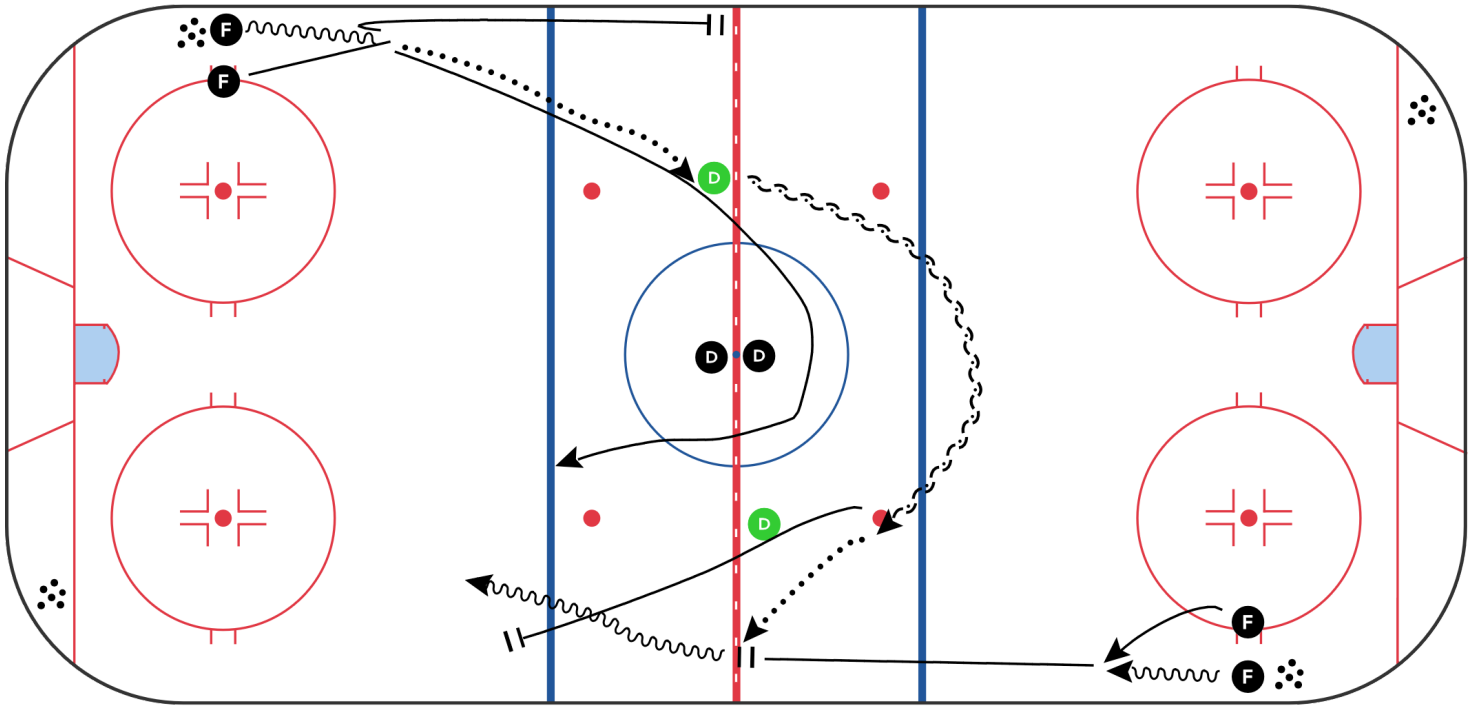

Luuks Tracking Warmup

Description

Drill Run from Both ends at same time

F1 takes off with puck, F2 Tracks gains possession of puck, bumps to D

F1 continues to post up at Red Line

F2 continues skating through NZ

D continues with puck bumping to opposite side F1

2v0 entering the zone for shot

D continues up ice posting at blue for point shot